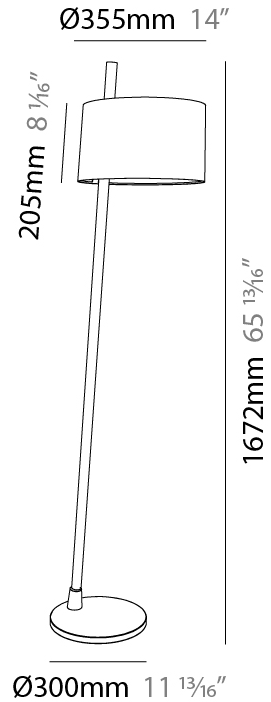

PROJECT	
TYPE	
SPECIFIER	
QUANTITY	
DATE	

LINOOD PORTABLE

D94041

base number

1. To build a product code in our configurator select the specify button on the base model # product page
2. To build a manual product code on this datasheet choose from the options listed below in blue font and add the suffix to the base model #

GENERAL

Series: Linoood
Brand: Milan
Division: Design
Mounting Type: Portable
Mounting Location: Floor
Subcategory: Ambient

PHYSICAL

Diameter (mm): 355
Diameter (in): 14
Height (mm): 1672
Height (in): 65 ¹³/₁₆
Light Distribution: Direct / Indirect
Weight (kg): 5.9
Weight (lbs): 12.999
Diffuser: Linen Shade
Fixture Material: Oak Wood

ELECTRICAL

Number of Lamps: 1
Lamp Type: LED Retrofit
Lamp Shape: A19
Bulb Included: Bulb Not Included
Total Output Wattage (W): 12
Max. Wattage Per Lamp (W): 12
Lamp Base: E26
Input Voltage (V): 120
Upon Request: 277Vac / GU24

LED

OPTICAL

RATINGS AND CERTIFICATIONS

Certified By: CSA Certified to UL and CSA Standards
IP rating: IP20