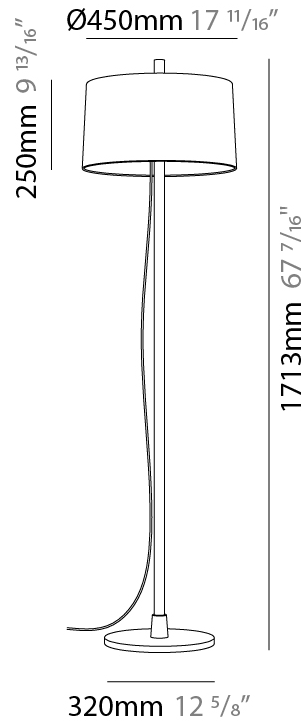

PROJECT	_____
TYPE	_____
SPECIFIER	_____
QUANTITY	_____
DATE	_____

LINOOD PORTABLE

D94043

base number

1. To build a product code in our configurator select the specify button on the base model # product page
2. To build a manual product code on this datasheet choose from the options listed below in blue font and add the suffix to the base model #

GENERAL

Series: Linoood
Brand: Milan
Division: Design
Mounting Type: Portable
Mounting Location: Floor
Subcategory: Floor

PHYSICAL

Shape: Abstract
Diameter (mm): 450
Diameter (in): 17 ¹¹/₁₆
Height (mm): 1713
Height (in): 37 ⁷/₁₆
Light Distribution: Direct / Indirect
Weight (kg): 5.9
Weight (lbs): 12.999
Diffuser: Linen Shade
Fixture Material: Oak Wood
Cable Details: 3000mm / 118 1/8"
Upon Request: Bolt Down

ELECTRICAL

Number of Lamps: 3
Lamp Type: LED Retrofit
Bulb Included: Bulb Not Included
Total Output Wattage (W): 36
Max. Wattage Per Lamp (W): 12
Lamp Base: E26
Input Voltage (V): 120
Upon Request: 277Vac / GU24

LED

OPTICAL

RATINGS AND CERTIFICATIONS

Certified By: CSA Certified to UL and CSA Standards
IP rating: IP20